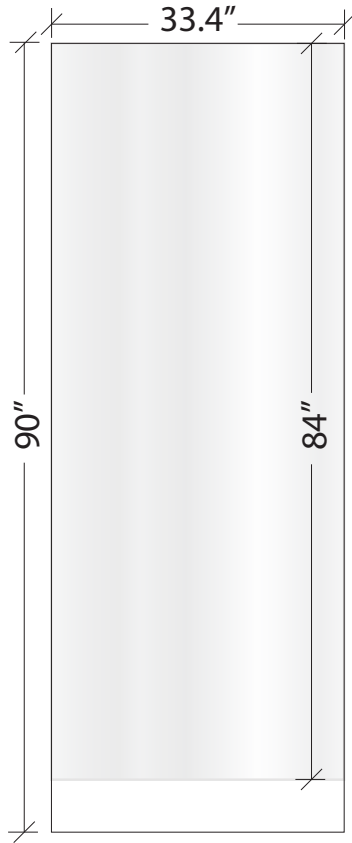

Banner stand size chart

3799 S. Jason st. Englewood CO. 80110. {p} 303.565.4655 {f} 303.339.8227 www.getharmonic.com

33" Supreme

Viewable area is 33.4"w x 84"h. Final size of the art with bleed for hardware is 33.4"w x 90"h

6" Blank area at bottom

39" Supreme

Viewable area is 39.4"w x 84"h. Final size of the art with bleed for hardware is 39.4"w x 90"h

6" Blank area at bottom

33" Double Sided

Viewable area is 33.4"w x 85"h. Final size of the art with bleed for hardware is 33.4"w x 90"h

5" Blank area at bottom
1/2" Blank area at top

47" Banner Bug

Viewable area is 47"w x 81.5"h. Final size of the art with bleed for hardware is 47"w x 88"h

6" Blank area at bottom
1/2" Blank area at top