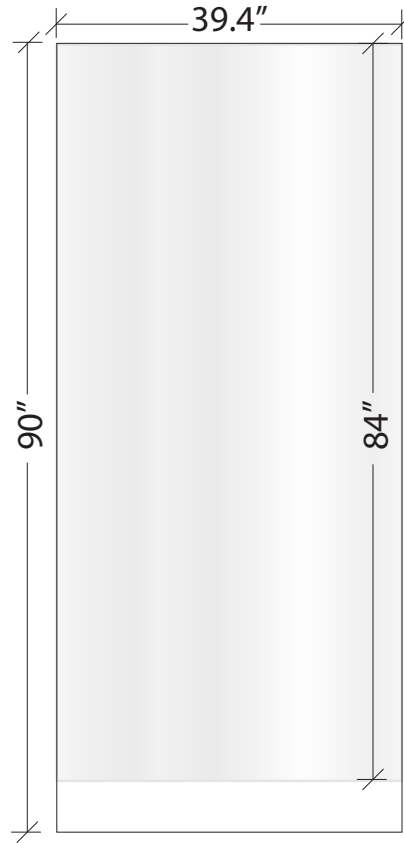

Banner stand size chart

3799 S. Jason st. Englewood CO. 80110. {p} 303.565.4655 {f} 303.339.8227 www.getharmonic.com

33" Supreme

Viewable area is 33.4"w x 84"h. Final size of the art with bleed for hardware is 33.4"w x 90"h

6" Blank area at bottom

39" Supreme

Viewable area is 39.4"w x 84"h. Final size of the art with bleed for hardware is 39.4"w x 90"h

6" Blank area at bottom

33" Double Sided

Viewable area is 33.4"w x 85"h. Final size of the art with bleed for hardware is 33.4"w x 90"h

5" Blank area at bottom
1/2" Blank area at top

47" Banner Bug

Viewable area is 47"w x 81.5"h. Final size of the art with bleed for hardware is 47"w x 88"h

6" Blank area at bottom
1/2" Blank area at top