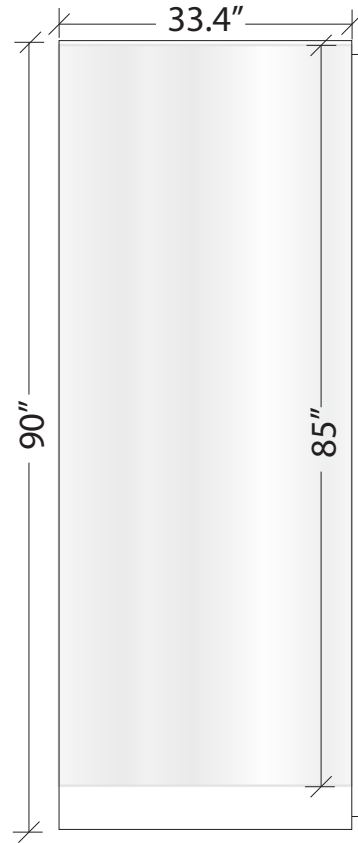

Banner stand size chart

3799 S. Jason st. Englewood CO. 80110. {p} 303.565.4655 {f} 303.339.8227 www.getharmonic.com

33" Supreme

Viewable area is 33.4"w x 84"h. Final size of the art with bleed for hardware is 33.4"w x 90"h

6" Blank area at bottom

39" Supreme

Viewable area is 39.4"w x 84"h. Final size of the art with bleed for hardware is 39.4"w x 90"h

6" Blank area at bottom

33" Double Sided

Viewable area is 33.4"w x 85"h. Final size of the art with bleed for hardware is 33.4"w x 90"h

5" Blank area at bottom
1/2" Blank area at top

47" Banner Bug

Viewable area is 47"w x 81.5"h. Final size of the art with bleed for hardware is 47"w x 88"h

6" Blank area at bottom
1/2" Blank area at top