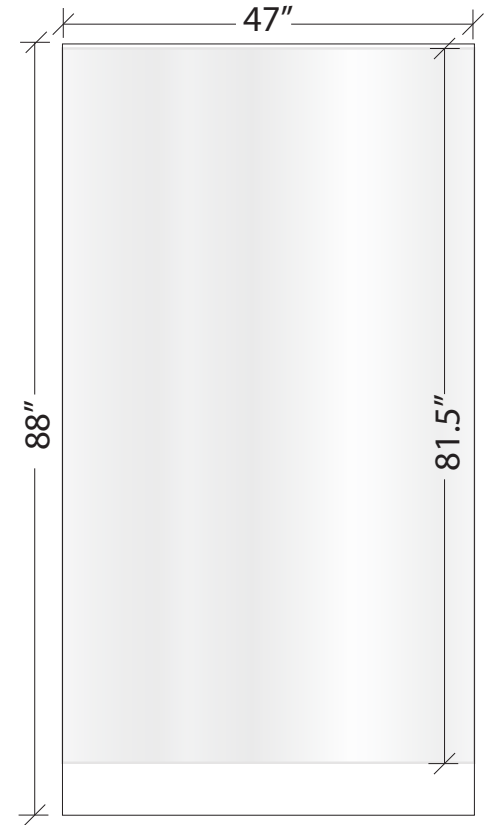

Banner stand size chart

3799 S. Jason st. Englewood CO. 80110. {p} 303.565.4655 {f} 303.339.8227 www.getharmonic.com

33" Supreme

Viewable area is 33.4"w x 84"h. Final size of the art with bleed for hardware is 33.4"w x 90"h

6" Blank area at bottom

39" Supreme

Viewable area is 39.4"w x 84"h. Final size of the art with bleed for hardware is 39.4"w x 90"h

6" Blank area at bottom

33" Double Sided

Viewable area is 33.4"w x 85"h. Final size of the art with bleed for hardware is 33.4"w x 90"h

5" Blank area at bottom
1/2" Blank area at top

47" Banner Bug

Viewable area is 47"w x 81.5"h. Final size of the art with bleed for hardware is 47"w x 88"h

6" Blank area at bottom
1/2" Blank area at top